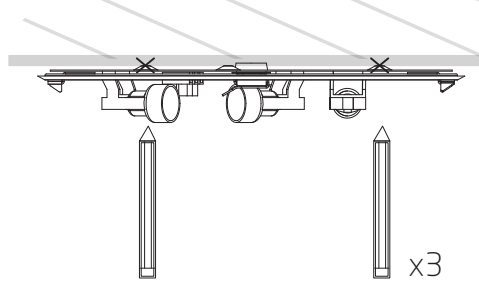

ARENA

10175 | 10178 | 10182 | 10184
SENSOR 10177 | 10181 | 10186
LED 10176 | 10180 | 10183 | 10185

THIS PRODUCT CONTAINS A LIGHT SOURCE OF ENERGY EFFICIENCY CLASS: E (10176; 10180; 10183; 10185)

1

2

3

4

5

6

7

8

9

ONLY!

DO NOT REMOVE THE SEAL